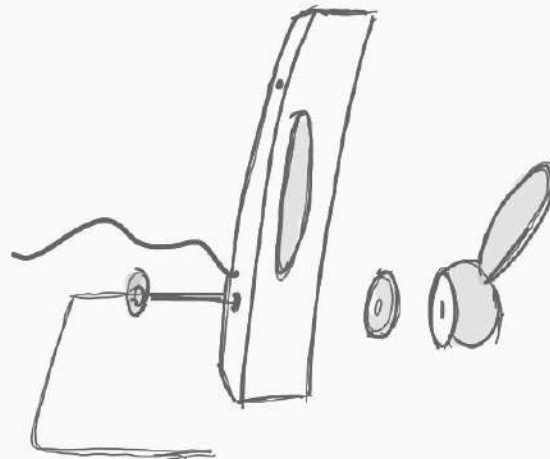

### English

The crossed-out wheeled bin symbol indicates that the item should be disposed of separately from household waste. The item should be handed in for recycling in accordance with local environmental regulations for waste disposal. By separating a marked item from household waste, you will help reduce the volume of waste sent to incinerators or land-fill and minimize any potential negative impact on human health and the environment. For more information, please contact enostave.

### **Español**

Si se daña el cable exterior flexible de esta lámpara, para evitar riesgos deberá ser sustituido exclusivamente por el fabricante, su representante o un electricista cualificado. Elige siempre los tornillos y tacos más adecuados para los materiales de tus paredes.

# enolamp-B

enolamp.V

1

2

3

enolamp.V

4

enolamp.V