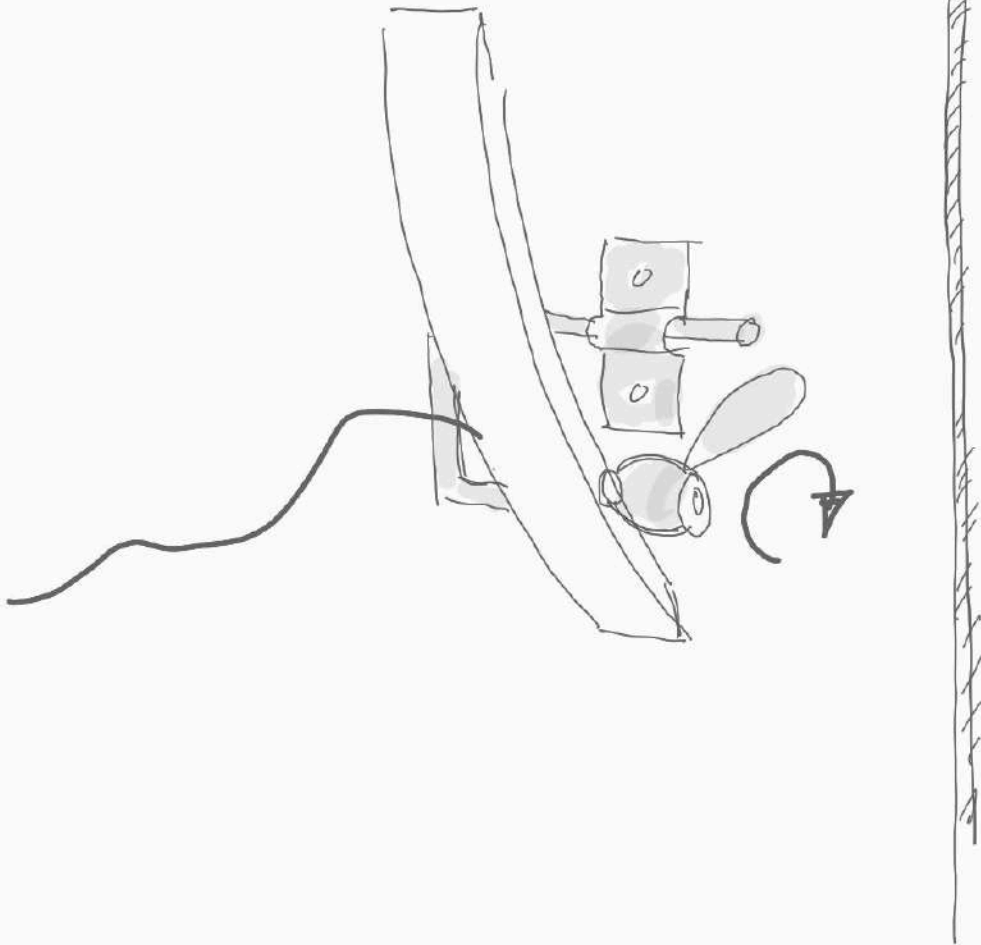

### English

The crossed-out wheeled bin symbol indicates that the item should be disposed of separately from household waste. The item should be handed in for recycling in accordance with local environmental regulations for waste disposal. By separating a marked item from household waste, you will help reduce the volume of waste sent to incinerators or land-fill and minimize any potential negative impact on human health and the environment. For more information, please contact enostave.

### **Español**

Si se daña el cable exterior flexible de esta lámpara, para evitar riesgos deberá ser sustituido exclusivamente por el fabricante, su representante o un electricista cualificado. Elige siempre los tornillos y tacos más adecuados para los materiales de tus paredes.

# enolamp-B

enolamp.V

1

2

3

enolamp.V

4

enolamp.V