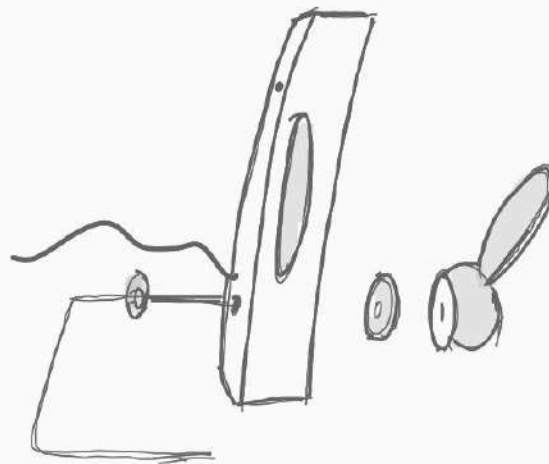

### English

The crossed-out wheeled bin symbol indicates that the item should be disposed of separately from household waste. The item should be handed in for recycling in accordance with local environmental regulations for waste disposal. By separating a marked item from household waste, you will help reduce the volume of waste sent to incinerators or land-fill and minimize any potential negative impact on human health and the environment. For more information, please contact enostave.

### **Español**

Si se daña el cable exterior flexible de esta lámpara, para evitar riesgos deberá ser sustituido exclusivamente por el fabricante, su representante o un electricista cualificado. Elige siempre los tornillos y tacos más adecuados para los materiales de tus paredes.

enolamp. #

enolamp.H

1

2

3

enolamp.H

enolamp-B